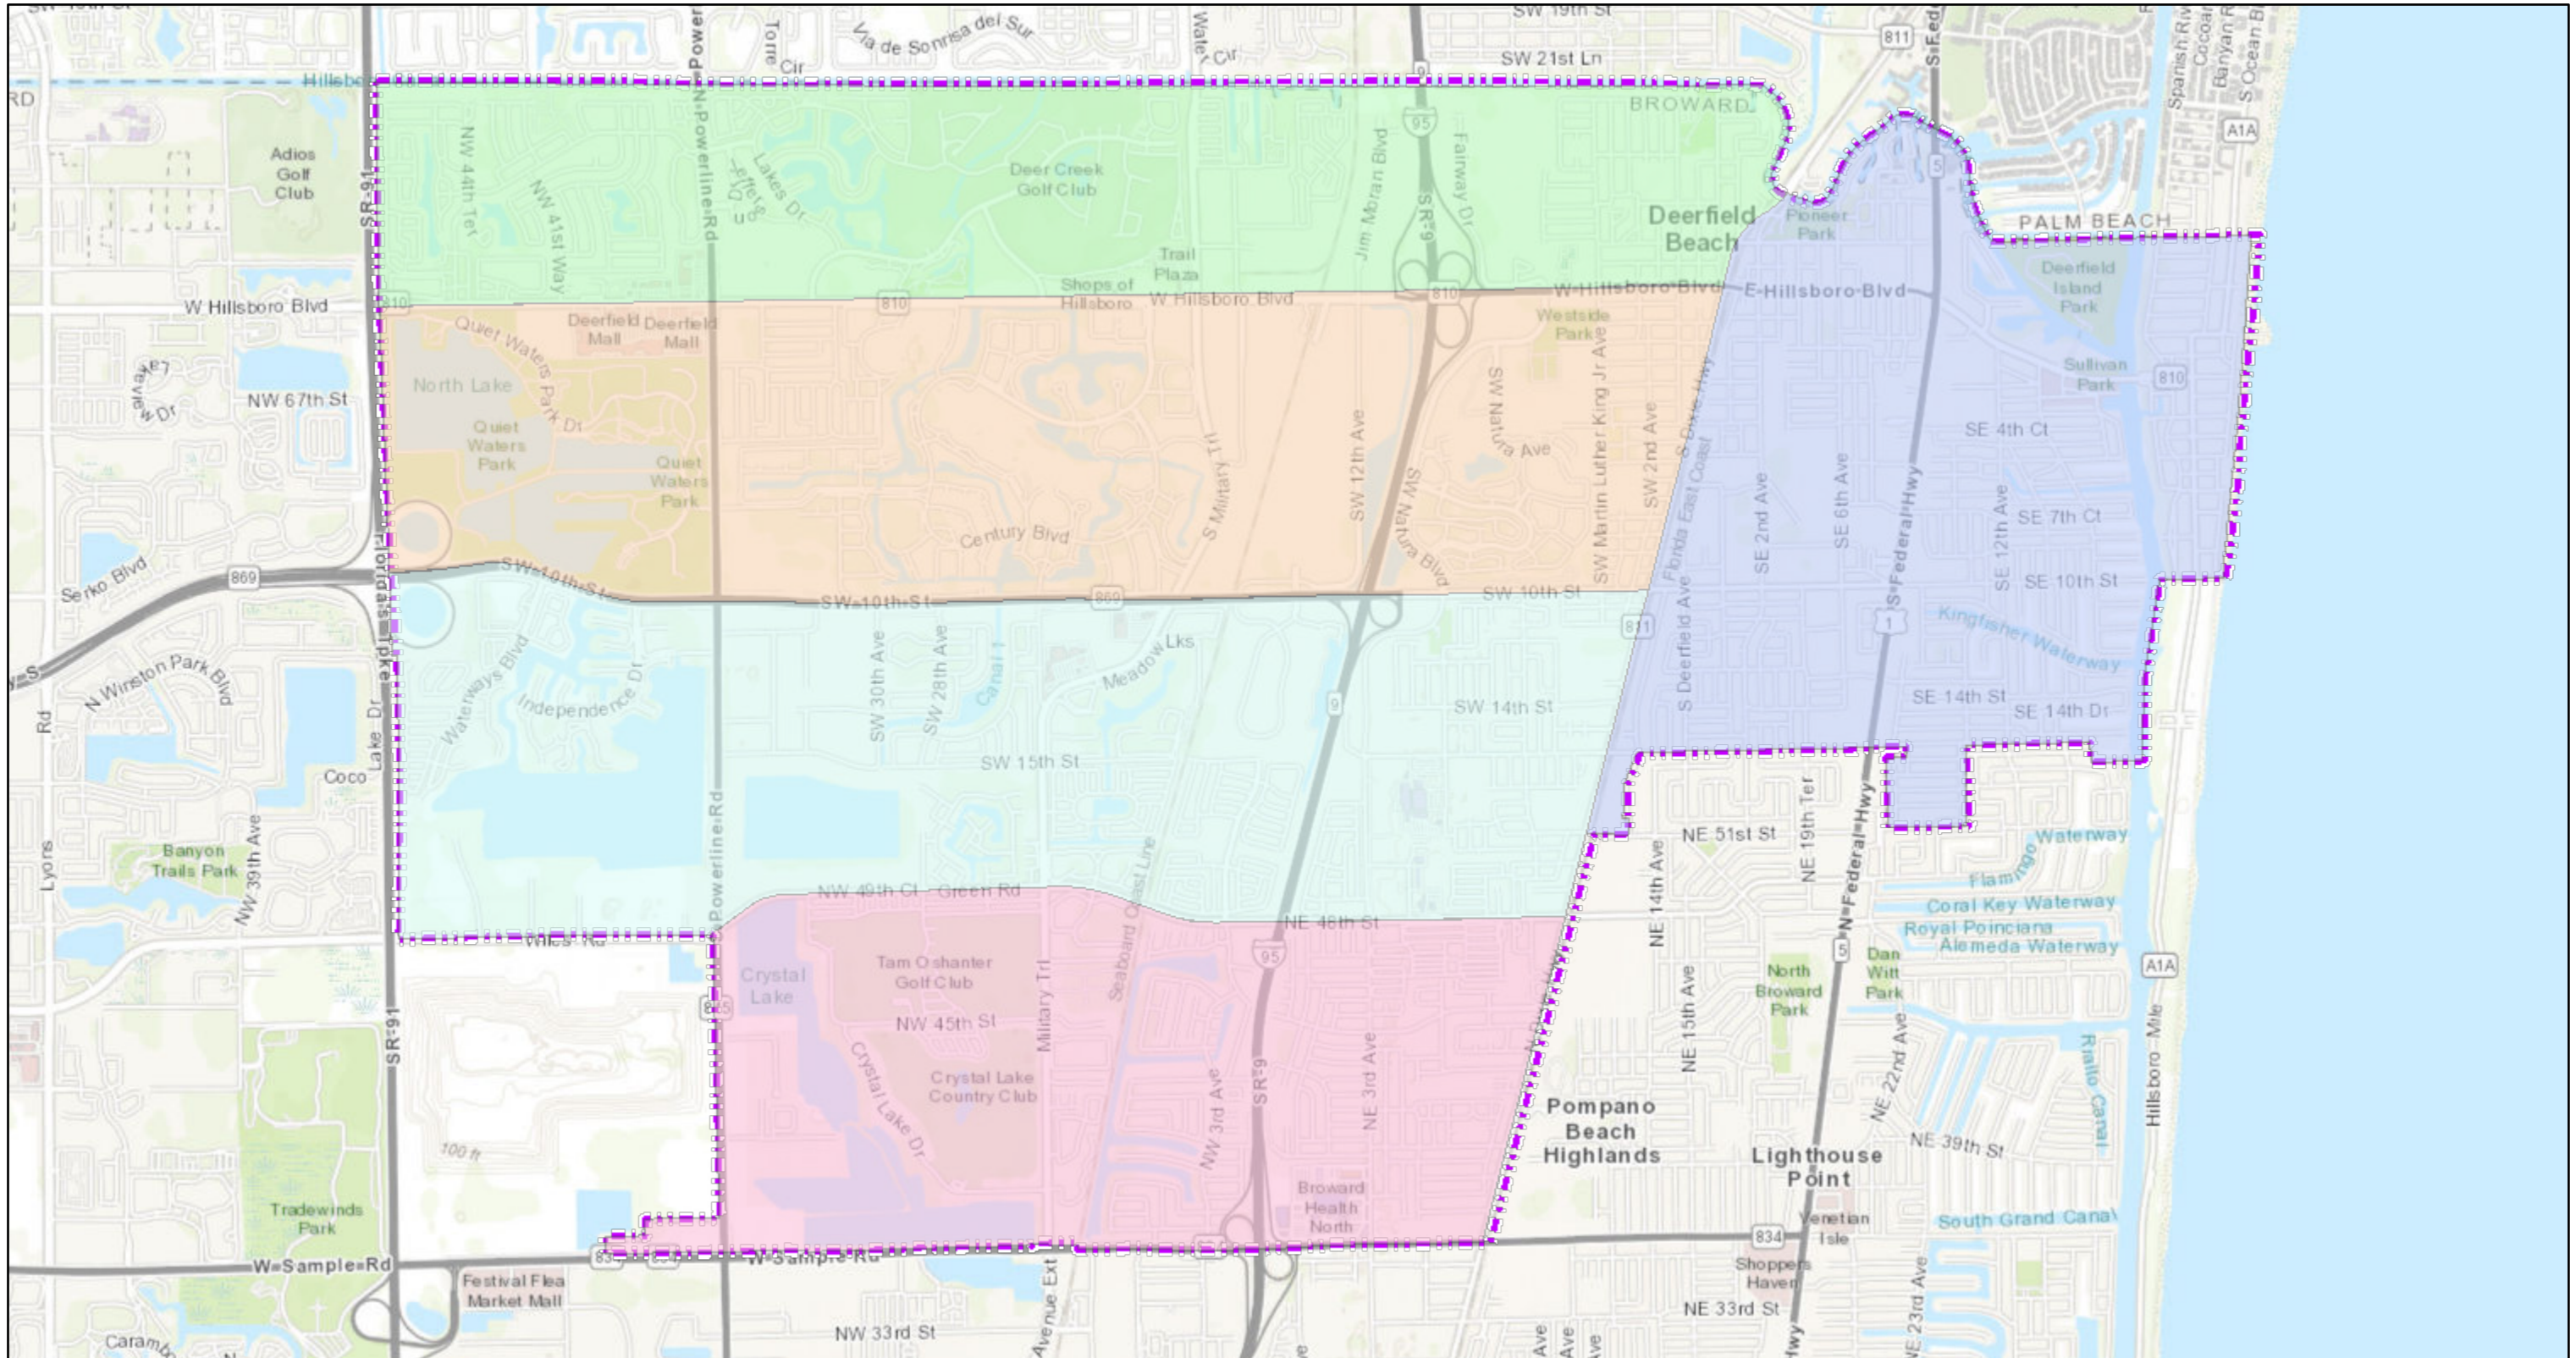

Code Inspector Zones for the City of Deerfield Beach, FL

December 3, 2019

- Code Inspector Zone
- Zone 3
 - Zone 5
 - Zone 1
 - Zone 4
 - Municipal Boundary
 - Zone 2

1:36,112

Sources: Esri, HERE, Garmin, Intermap, increment P Corp., GEBCO, USGS, FAO, NPS, NRCAN, GeoBase, IGN, Kadaster NL, Ordnance Survey, Esri Japan, METI, Esri China (Hong Kong), (c) OpenStreetMap contributors, and the GIS User Community, City of