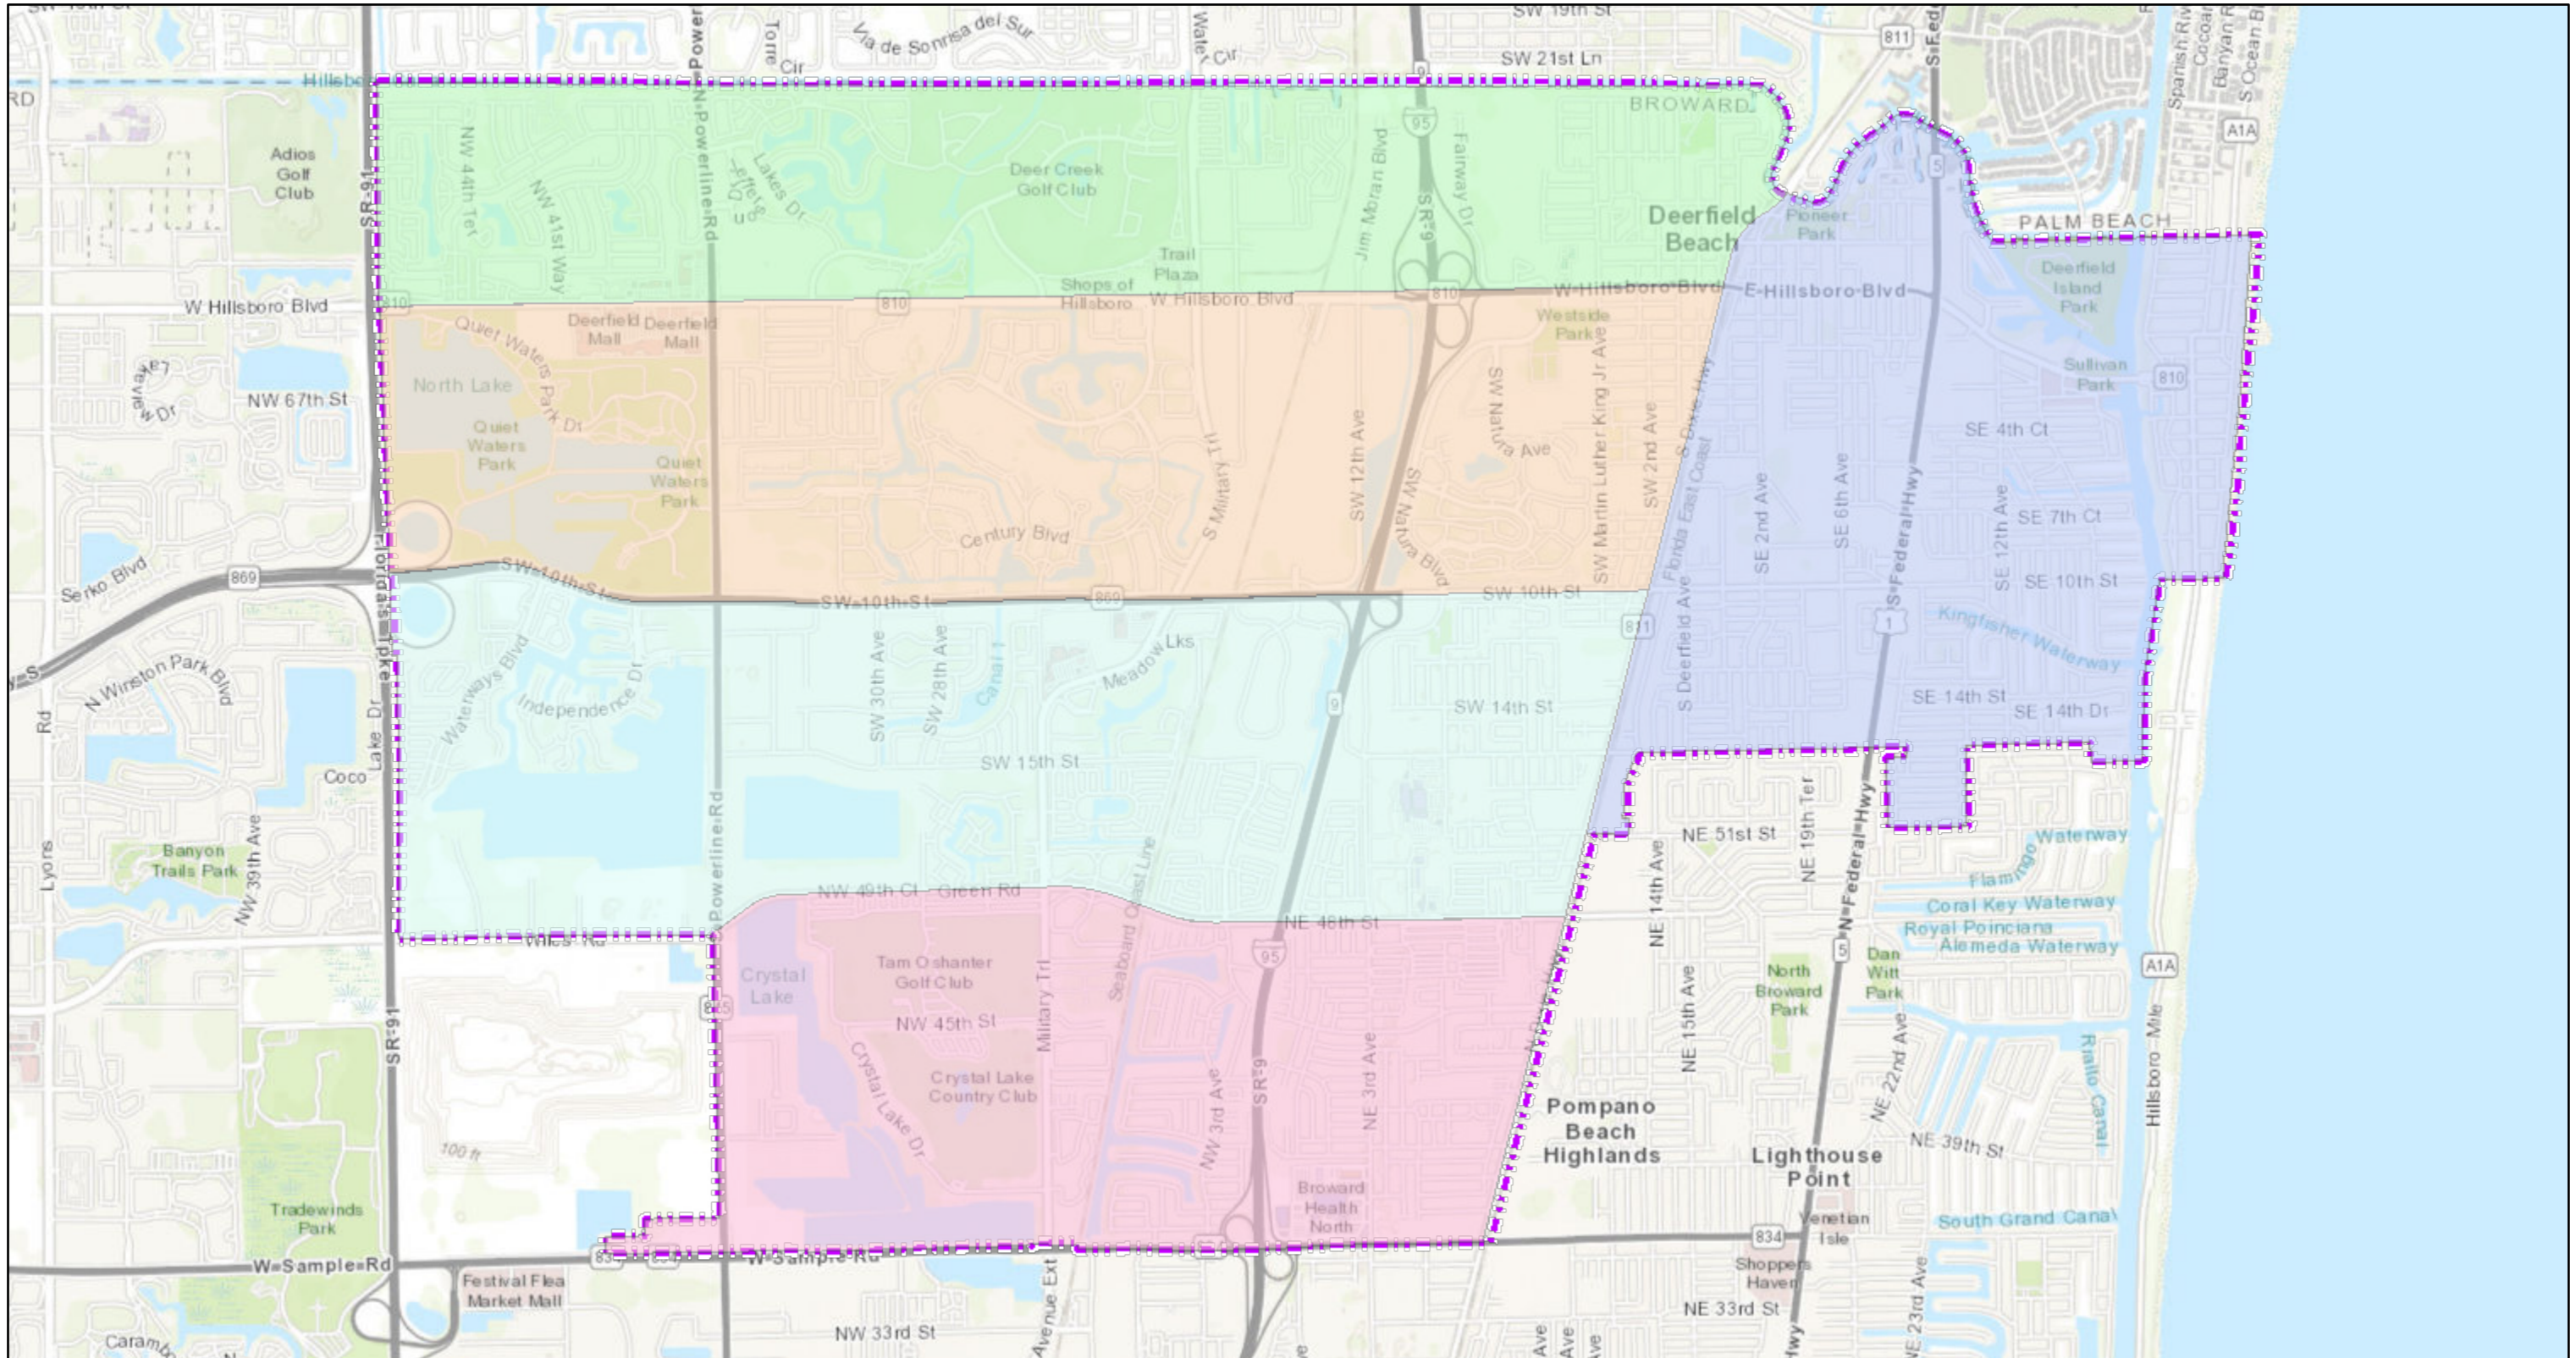

Code Inspector Zones for the City of Deerfield Beach, FL

December 3, 2019

1:36,112

- Code Inspector Zone
- Zone 3
 - Zone 5
 - Zone 1
 - Zone 4
 - Municipal Boundary
 - Zone 2

Sources: Esri, HERE, Garmin, Intermap, increment P Corp., GEBCO, USGS, FAO, NPS, NRCAN, GeoBase, IGN, Kadaster NL, Ordnance Survey, Esri Japan, METI, Esri China (Hong Kong), (c) OpenStreetMap contributors, and the GIS User Community, City of